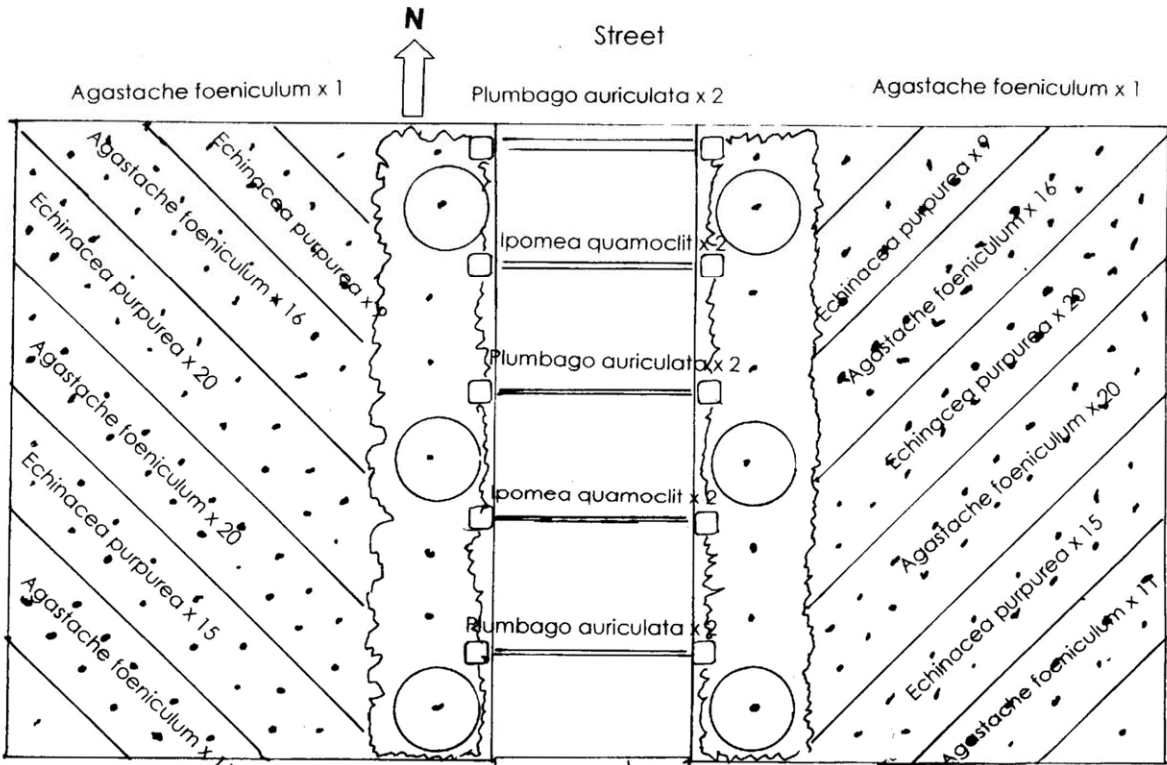

3514 Country Club Road
 Birmingham, AL 35213
 205.324.7476
 mail@junemays.com

JUNE MAYS garden design LLC

Scale 1:50
 Index 11 Wildlife Garden Attracting Butterflies June Mays

Echinacea purpurea x 1
 Lavandula angustifolia 'Hidcote'; x 5
 Buddleja davidii 'Black Knight' standard in pot x 3

Front Door

Echinacea purpurea x 1
 Lavandula angustifolia 'Hidcote'; x 5
 Buddleja davidii 'Black Knight' standard in pot x 3

Plant List

Echinacea purpurea x 20 + 20 + 15 + 15 + 9 + 9 + 1 + 1 = 90
 Agastache foeniculum x 20 + 20 + 16 + 16 + 11 + 11 + 1 + 1 = 96
 Lavandula angustifolia 'Hidcote' x 5 + 5 = 10
 Buddleja davidii 'Black Knight' standard x 3 + 3 = 6
 Plumbago auriculata x 2 + 2 + 2 = 6
 Ipomea quamoclit x 2 + 2 = 4